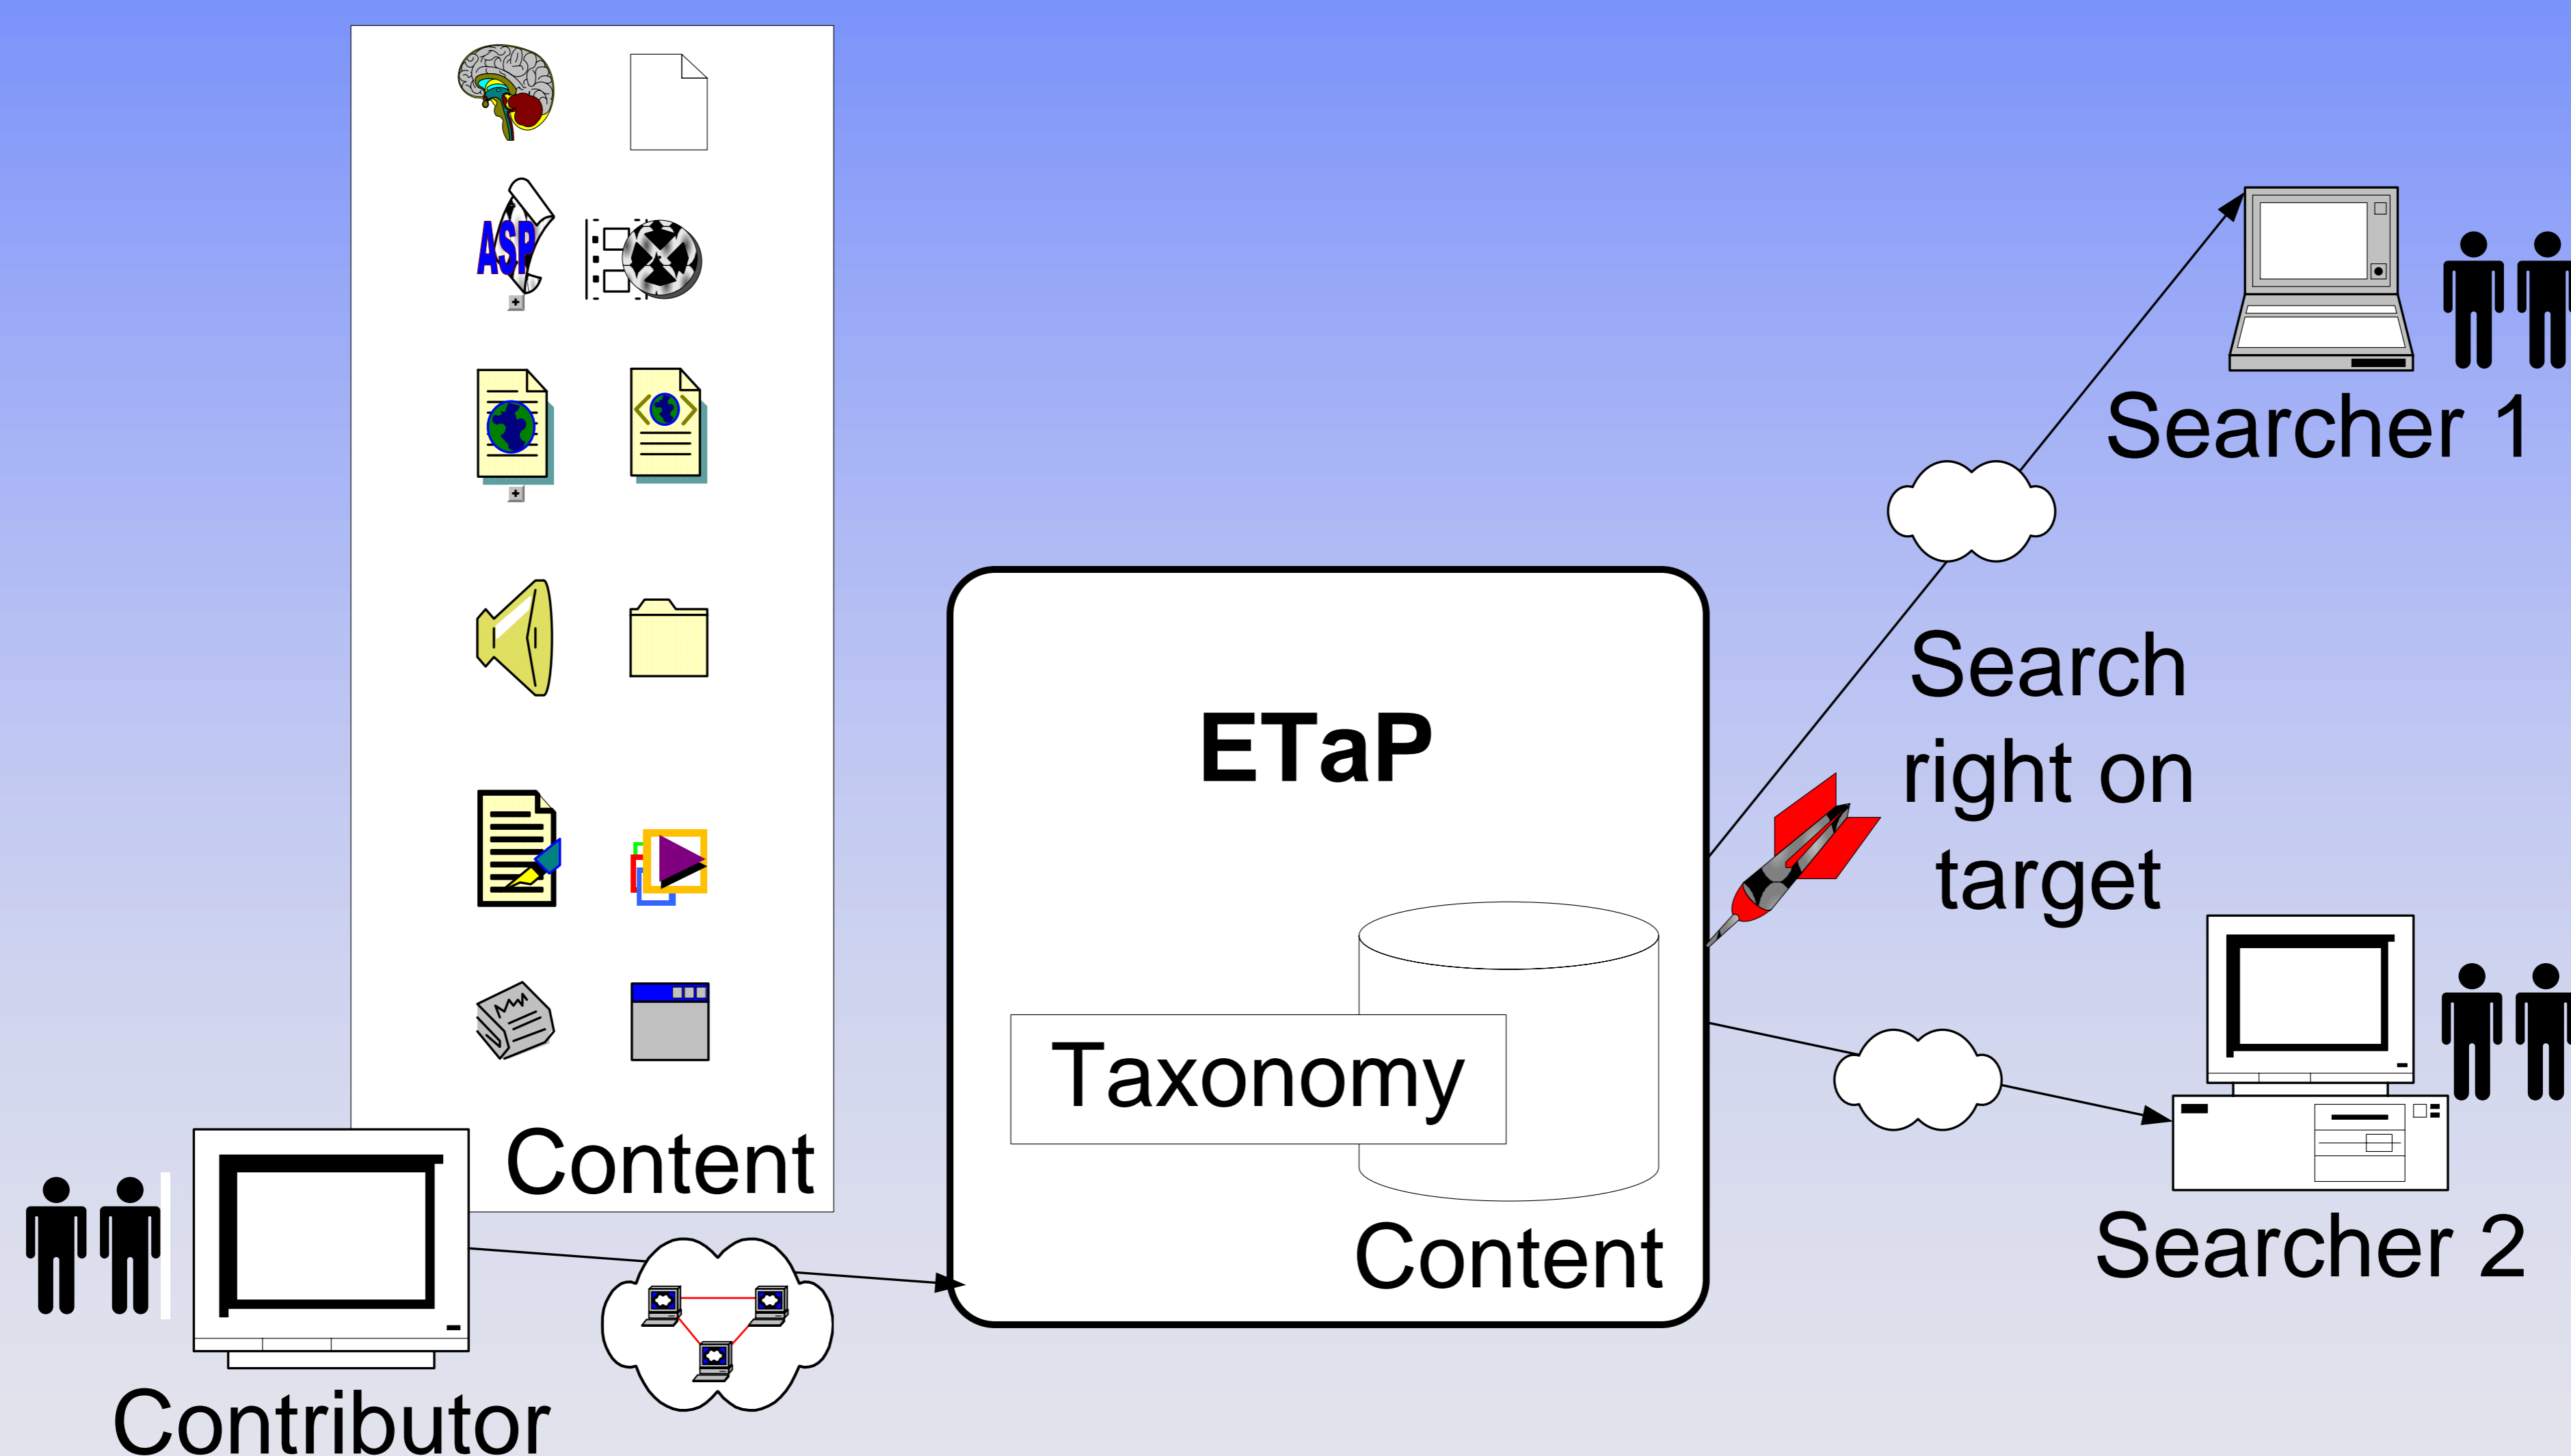

The *Education Taxonomy Portal (ETaP)* is an online digital repository being developed for the Singapore Education community. It provides services to facilitate school teachers and students to contribute, search, navigate and retrieve education-related content effectively. Information retrieved is specific to users' local needs while enabling them to contribute and share their contents. Apart from search, a taxonomy based on the prescribed education curriculum enables browsing. ETaP is available free for everyone's use.

Join as an ETaP contributor today! E-mail [naresh@comp.nus.edu.sg](mailto:naresh@comp.nus.edu.sg) to get your username/ password. Visit <http://etap.comp.nus.edu.sg>

For more information, contact:

A/P Danny C. C. Poo [dpoo@comp.nus.edu.sg](mailto:dpoo@comp.nus.edu.sg)